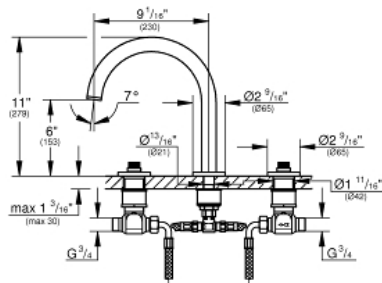

ATRIO  
Roman Bathtub Faucet  
MODEL # 25048EN3

Pure Freude  
an Wasser

**Product Description:**  
ATRIO  
Roman Bathtub Faucet

- Standard Specification:**
- GROHE StarLight finish
  - GROHE SilkMove ceramic cartridge
  - 2 x 3/4" (19mm) valves
  - Bath inlet with flow control
  - Handles sold separately
  - Max Flow Rate 12.6 gpm (47.7 l/min) at 45 psi (3.1 bar)
  - Less handles – order (18 033) or (18 034) (sold separately)