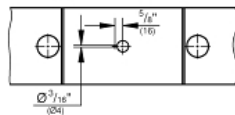

ATRIO  
Roman Bathtub Faucet  
MODEL # 25048EN3

Pure Freude  
an Wasser

**Product Description:**  
ATRIO  
Roman Bathtub Faucet

- Standard Specification:**
- GROHE StarLight finish
  - GROHE SilkMove ceramic cartridge
  - 2 x 3/4" (19mm) valves
  - Bath inlet with flow control
  - Handles sold separately
  - Max Flow Rate 12.6 gpm (47.7 l/min) at 45 psi (3.1 bar)
  - Less handles – order (18 033) or (18 034) (sold separately)